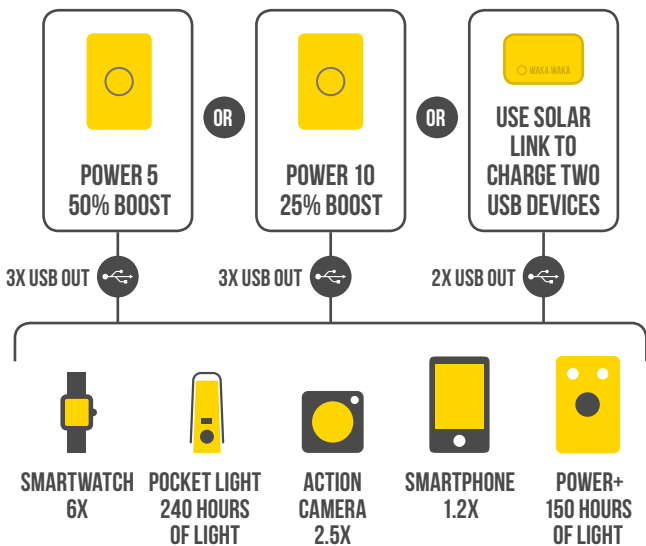

The Solar Link has 2 USB connectors with 2.1A output, max. Charging two devices, the output of the Solar Panel will be divided between the two devices connected. Charging times may vary accordingly.

Use a WakaWaka micro-USB or a WakaWaka lightning charging cable to charge your device.

## ATTACH THE SOLAR LINK

Use this clip to attach the Solar Link to the Solar Panel or your backpack.

### WHICH CAN POWER

With the super-efficient WakaWaka Solar Panel you can **charge** and **use** multiple USB devices **simultaneously**.

### SOLAR PANEL

 Solar Panel	10W / 22% efficient solar cell
 Output	14,5V nominal
 Connectors	compatible with Power 5, 10 and Solar Link
 Weight	698 grams
 Dimensions	685 x 165 mm extended
 Color	Yellow